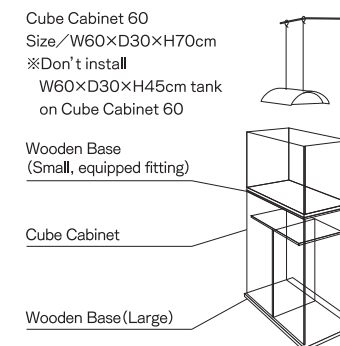

Cube Cabinet Clear

Cube Cabinet Clear is glass aquarium cabinet, made by same glass material of Cube Garden aquarium. Simple style matches the design of Cube Garden. Wooden base board enhances stability, and you can directly set Solar I / II Arm Stand without much troubles to 60cm tank.

- 108-611 Cube Cabinet Clear 60
- 108-612 Cube Cabinet Clear 60 with Solar I stand
- 108-613 Cube Cabinet Clear 60 with Solar II stand
- 108-614 Cube Cabinet Clear for Mini S
- 108-615 Cube Cabinet Clear for Mini M