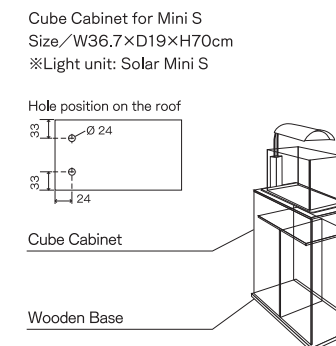

Cube Cabinet Clear

Cube Cabinet Clear is glass aquarium cabinet, made by same glass material of Cube Garden aquarium. Simple style matches the design of Cube Garden. Wooden base board enhances stability, and you can directly set Solar I / II Arm Stand without much troubles to 60cm tank.

- 108-611 Cube Cabinet Clear 60
- 108-612 Cube Cabinet Clear 60 with Solar I stand
- 108-613 Cube Cabinet Clear 60 with Solar II stand
- 108-614 Cube Cabinet Clear for Mini S
- 108-615 Cube Cabinet Clear for Mini M