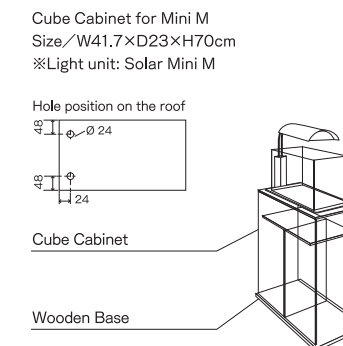

Cube Cabinet Clear

Cube Cabinet Clear is glass aquarium cabinet, made by same glass material of Cube Garden aquarium. Simple style matches the design of Cube Garden. Wooden base board enhances stability, and you can directly set Solar I / II Arm Stand without much troubles to 60cm tank.

- 108-611 Cube Cabinet Clear 60
- 108-612 Cube Cabinet Clear 60 with Solar I stand
- 108-613 Cube Cabinet Clear 60 with Solar II stand
- 108-614 Cube Cabinet Clear for Mini S
- 108-615 Cube Cabinet Clear for Mini M